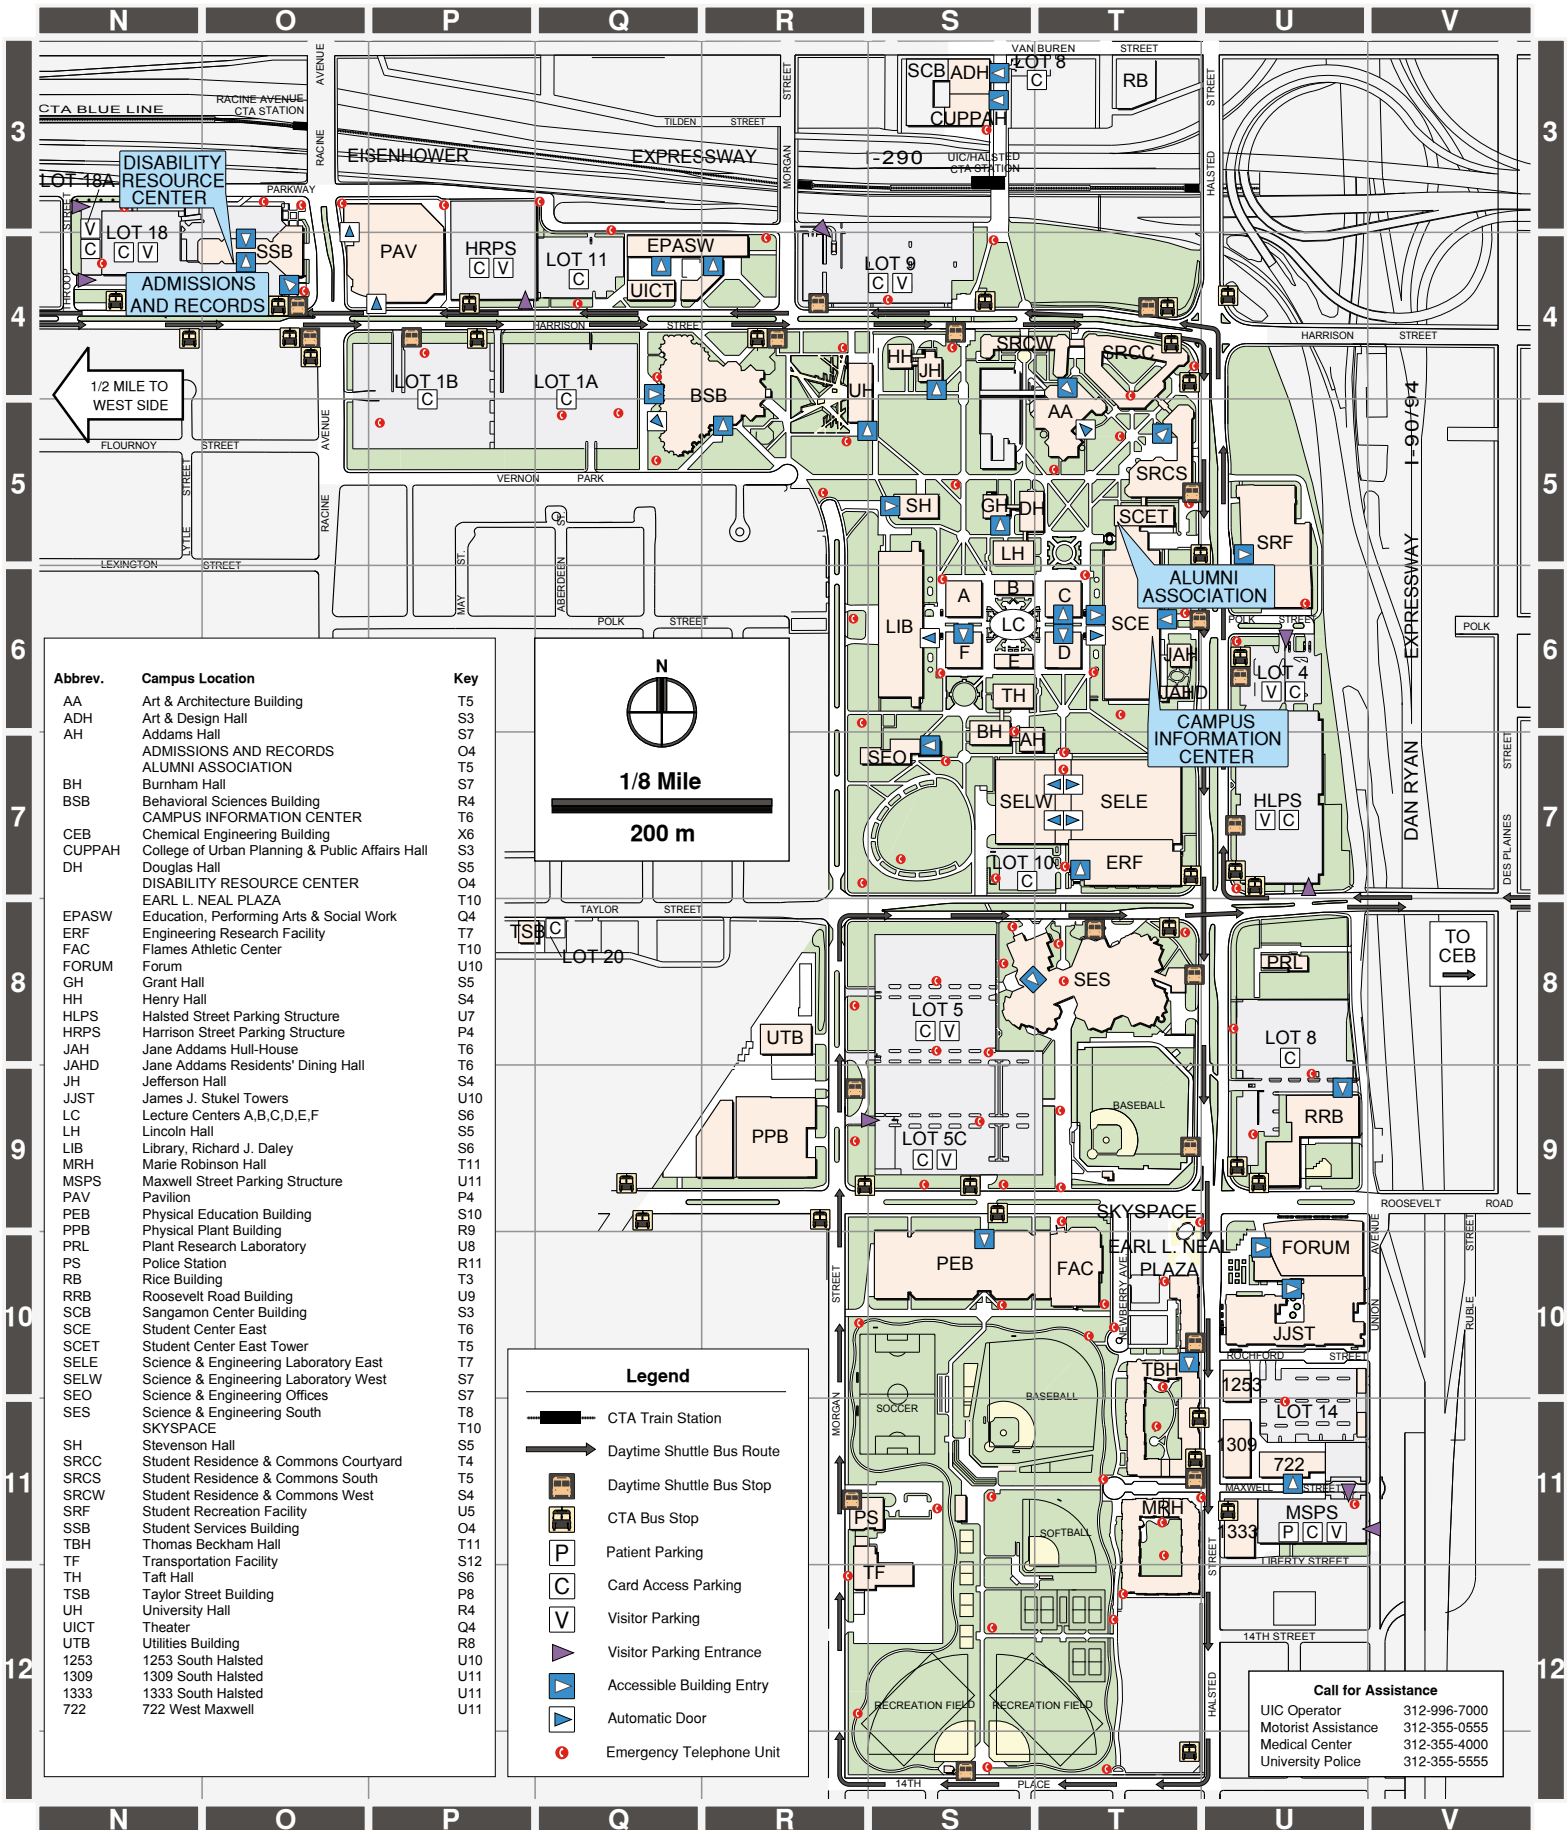

# EAST SIDE

Abbrev.	Campus Location	Key
AA	Art & Architecture Building	T5
ADH	Art & Design Hall	S3
AH	Addams Hall	S7
	ADMISSIONS AND RECORDS	O4
	ALUMNI ASSOCIATION	T5
BH	Burnham Hall	S7
BSB	Behavioral Sciences Building	R4
	CAMPUS INFORMATION CENTER	T6
CEB	Chemical Engineering Building	X6
CUPPAH	College of Urban Planning & Public Affairs Hall	S3
DH	Douglas Hall	S5
	DISABILITY RESOURCE CENTER	O4
	EARL L. NEAL PLAZA	T10
EPASW	Education, Performing Arts & Social Work	Q4
ERF	Engineering Research Facility	T7
FAC	Flames Athletic Center	T10
FORUM	Forum	U10
GH	Grant Hall	S5
HH	Henry Hall	S4
HLPS	Halsted Street Parking Structure	U7
HRPS	Harrison Street Parking Structure	P4
JAH	Jane Addams Hull-House	T6
JAHD	Jane Addams Residents' Dining Hall	T6
JH	Jefferson Hall	S4
JJST	James J. Stukel Towers	U10
LC	Lecture Centers A,B,C,D,E,F	S6
LH	Lincoln Hall	S5
LIB	Library, Richard J. Daley	S6
MRH	Marie Robinson Hall	T11
MSPS	Maxwell Street Parking Structure	U11
PAV	Pavilion	P4
PEB	Physical Education Building	S10
PPB	Physical Plant Building	R9
PRL	Plant Research Laboratory	U8
PS	Police Station	R11
RB	Rice Building	T3
RRB	Roosevelt Road Building	U9
SCB	Sangamon Center Building	S3
SCE	Student Center East	T6
SCET	Student Center East Tower	T5
SELE	Science & Engineering Laboratory East	T7
SELW	Science & Engineering Laboratory West	S7
SEO	Science & Engineering Offices	S7
SES	Science & Engineering South	T8
	SKYSPACE	T10
SH	Stevenson Hall	S5
SRCC	Student Residence & Commons Courtyard	T4
SRCS	Student Residence & Commons South	T5
SRCW	Student Residence & Commons West	S4
SRF	Student Recreation Facility	U5
SSB	Student Services Building	O4
TBH	Thomas Beckham Hall	T11
TF	Transportation Facility	S12
TH	Taft Hall	S6
TSB	Taylor Street Building	P8
UH	University Hall	R4
UIC	Theater	O4
UTB	Utilities Building	R8
1253	1253 South Halsted	U10
1309	1309 South Halsted	U11
1333	1333 South Halsted	U11
722	722 West Maxwell	U11